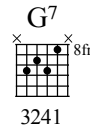

Mambo Jambo

Key of C

Mambo
153

SixStringCentral

C7 (I)

F7 (IV)

C7 (I)

F7 (IV)

C7 (I)

G7 (V)

F7 (IV)

C7 (I) F7 (IV)

C7 (I)